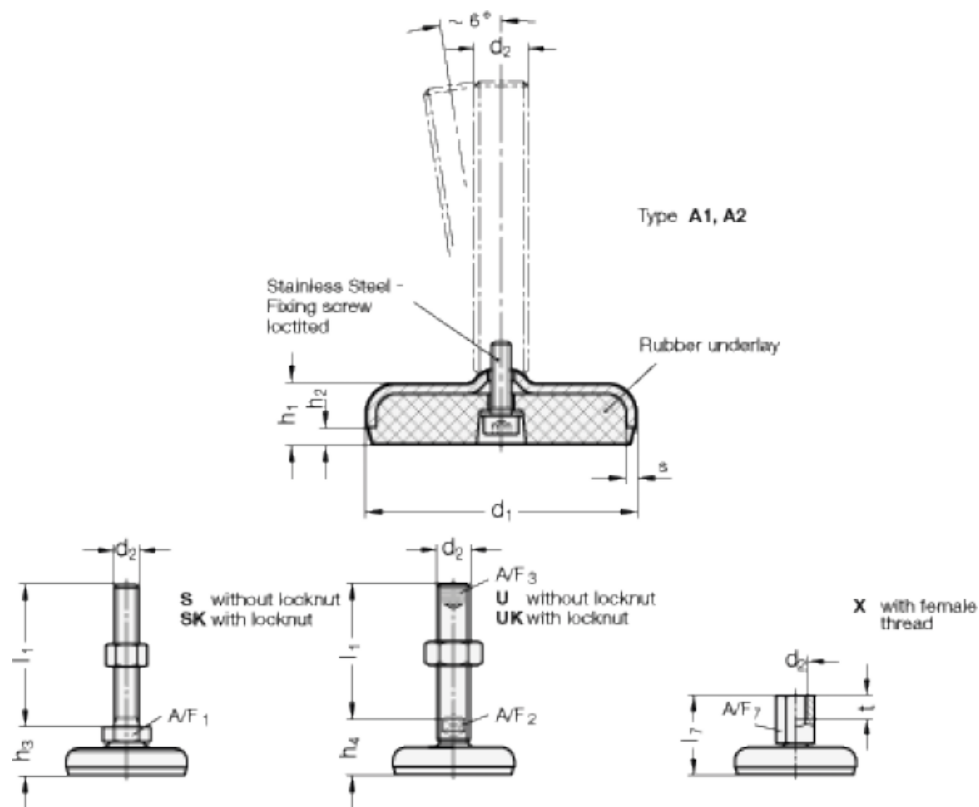

Article number: 2030120M30150A1UK

Description: E+G levelling foot
GN 30-120-M30-150-A1-UK

Note: UK With nut, Hexagon socket at the top, Wrench flat at the bottom

Measures

A/F2 = 24

s = 4

A/F3 = 12

d1 = 120

d2 = M30

h1 = 22

h2 = 6

h4 = 46

l1 = 150